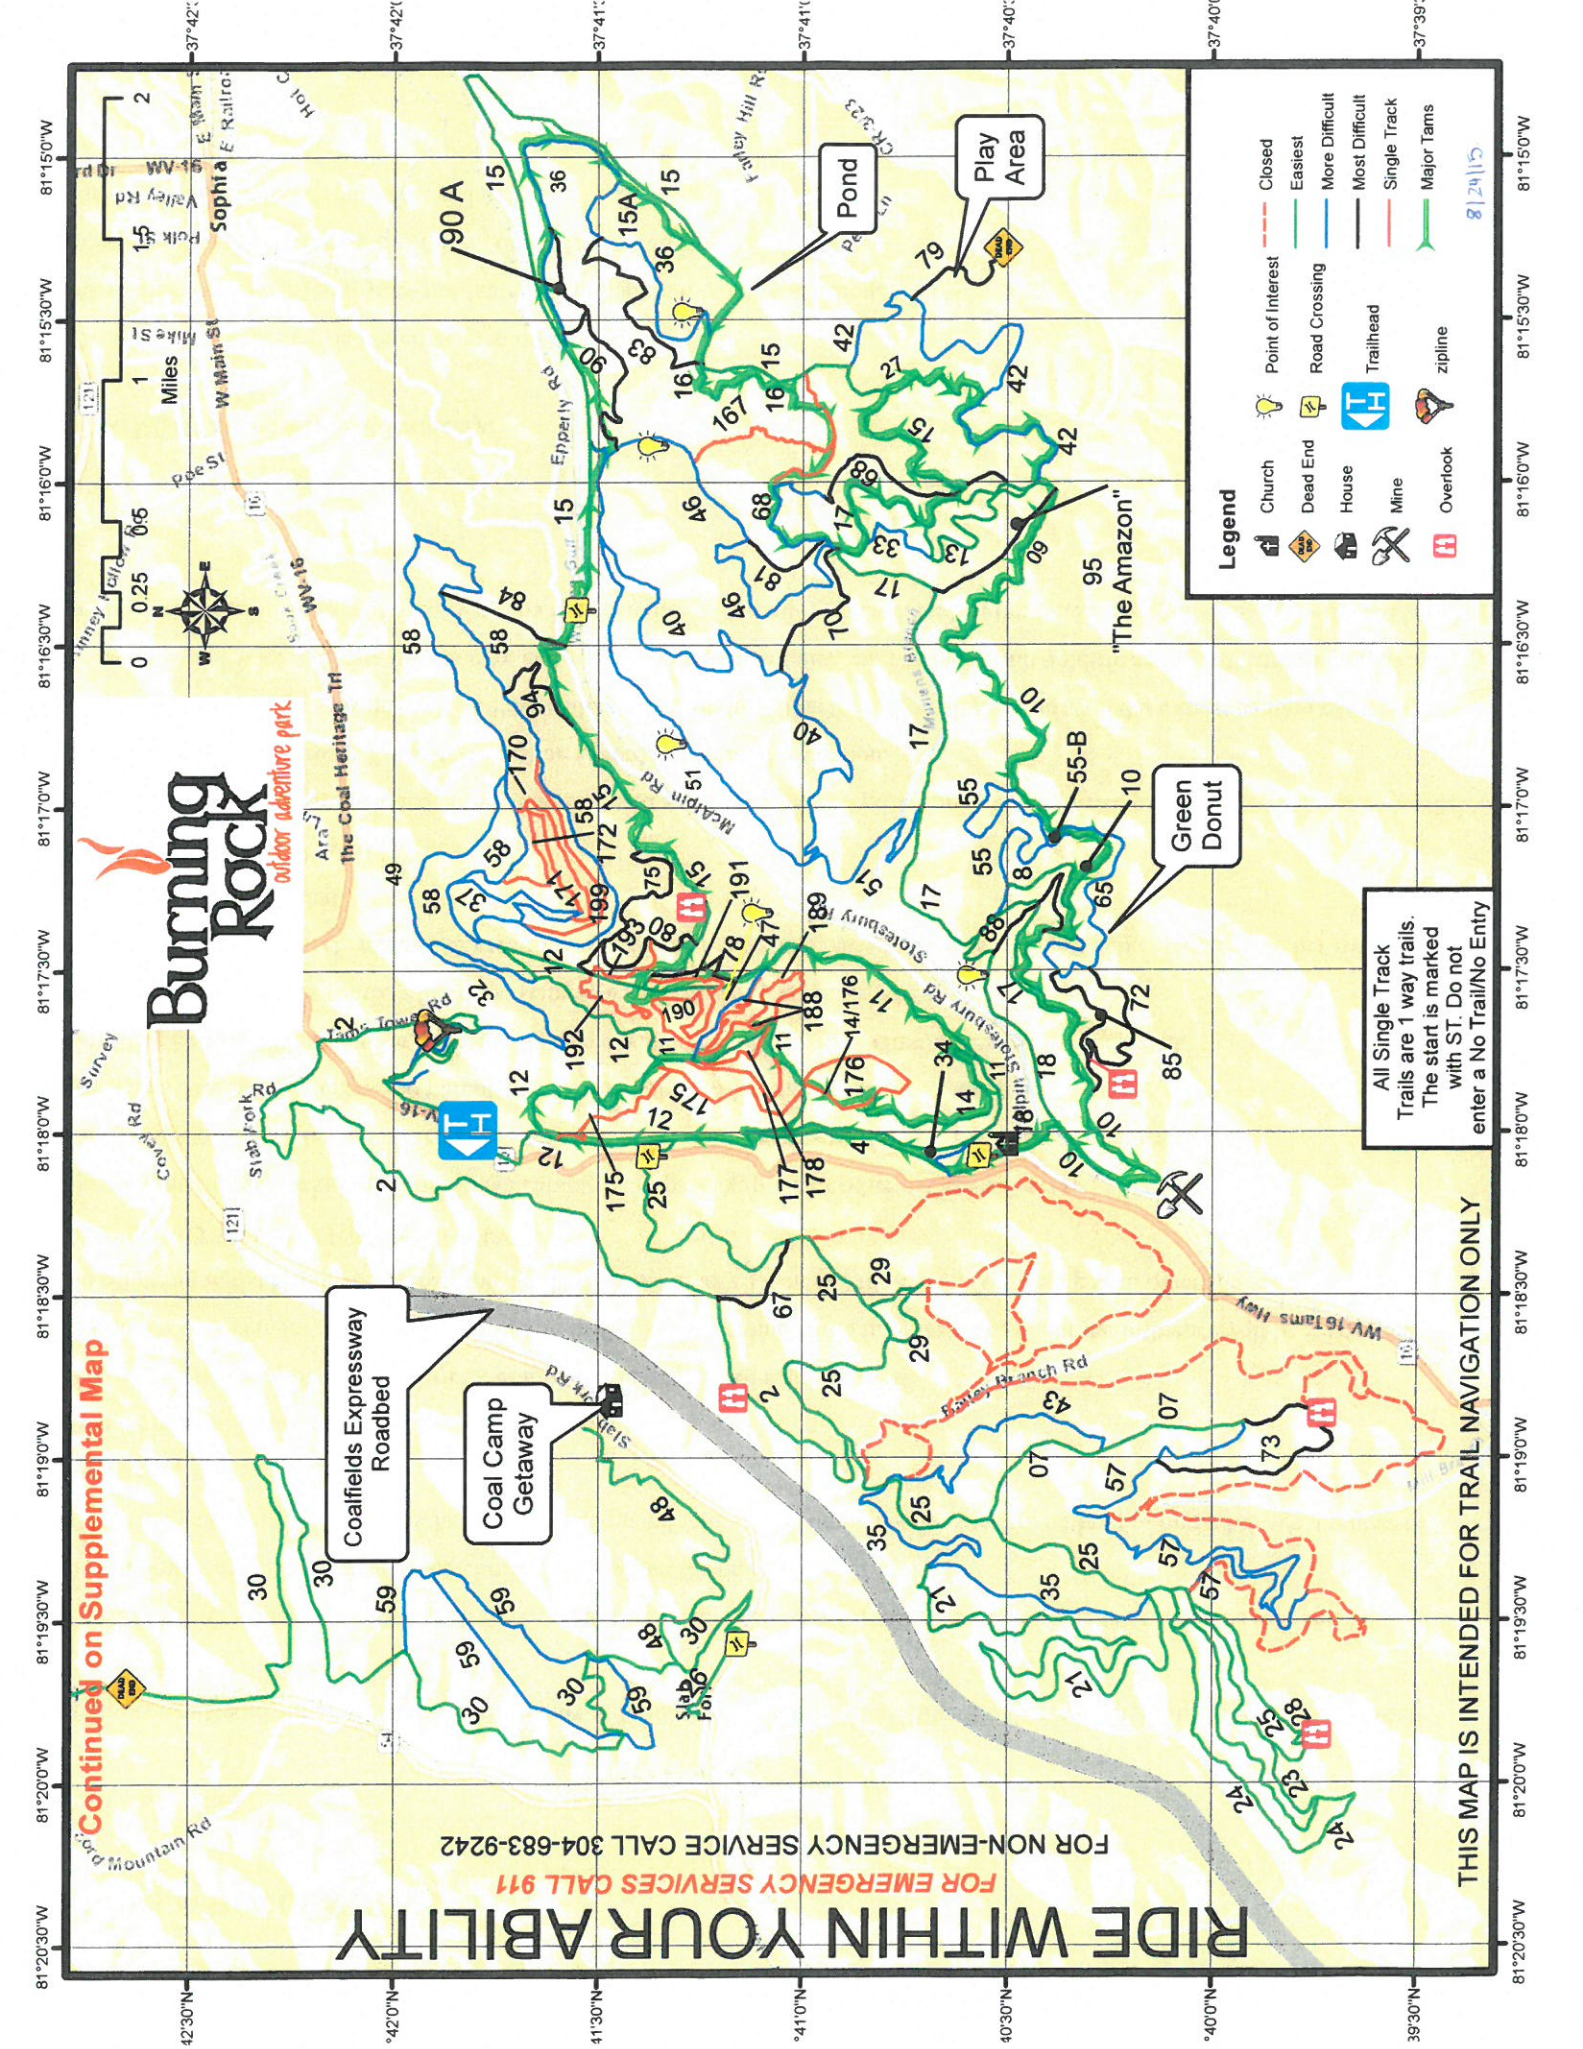

RIDE WITHIN YOUR ABILITY

FOR EMERGENCY SERVICES CALL 911
FOR NON-EMERGENCY SERVICE CALL 304-683-9242

Continued on Supplemental Map

Burning Rock

outdoor adventure park

the Coal Heritage Trail

THIS MAP IS INTENDED FOR TRAIL NAVIGATION ONLY

All Single Track Trails are 1 way trails. The start is marked with ST. Do not enter a No Trail/No Entry

Legend

	Church		Point of Interest
	Dead End		Road Crossing
	House		Trailhead
	Mine		Single Track
	Overlook		Major Tams
	Closed		zipline
	Easiest		
	More Difficult		
	Most Difficult		

8/24/15